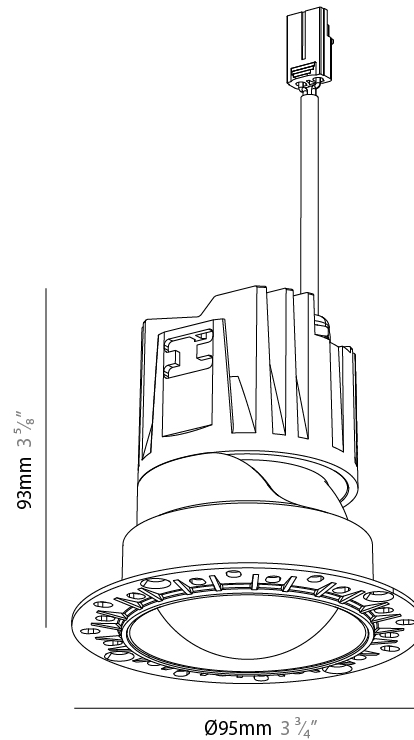

GENERAL

Series: Bioniq Evo
Partner: Prolicht
Division: Architectural
Installation: Trimless
Product Type: Downlight
Mounting Location: Ceiling
Light Distribution: Adjustable / Direct

PHYSICAL

Aperture Sizes - Downlights: 3"
Shape: Round
Diameter (mm): 95
Diameter (in): 3 3/4
Height (mm): 93
Depth (mm): 105
Height (in): 3 5/8
Depth (in): 4 1/8
Ceiling Thickness (mm): 10 - 50
Ceiling Thickness (in): 3/8 - 1 15/16
Weight (kg): 0.3
Fixture Finish: [SSR / BKV / CWI / CRY / HAB / UFT / ITA / RUA / FTG / MYG / LOD / PUS / FRO / FUP / KIA / POP / BLS / SPG / MEY / GOH / CHC / COM / ABZ / JAG / OBR / MOS / ROR](#)
Fixture Material: Extruded Aluminum
Cut-out Measurements: Ø 75mm/2 15/16"

ELECTRICAL

Lamp Type: LED (Zhaga Standard)
Input Wattage (W): 12.3
Total Output Wattage (W): 10.9
Dimming: Non-dimming / DALI Dimming / MATTER Dimming
Driver Included: No
Driver Location: Remote
Driver Type: Constant Current - Universal
Driver Class: Class 2
Constant Current (mA): 350mA
Upon Request: 0-10V Dimming / Phase Dimming

LED

Color Temperature (°K): 2700-6500 Tunable White
Max. Delivered Lumen (lm): Max 1119
Nominal Lumen (lm): Max 1495
CRI: >90 CRI
Efficiency (%): 90.8
Lamp Life (hrs): 50000

OPTICAL

Beam Angle: [24 / 32 / 42](#)
Adjustability: Rotational 350° / Tilt 30°

RATINGS AND CERTIFICATIONS

Certified By: Certified for North American Standards
IP rating: IP65
Glare Rating: ≤ 10

PROJECT
TYPE
SPECIFIER
QUANTITY
DATE