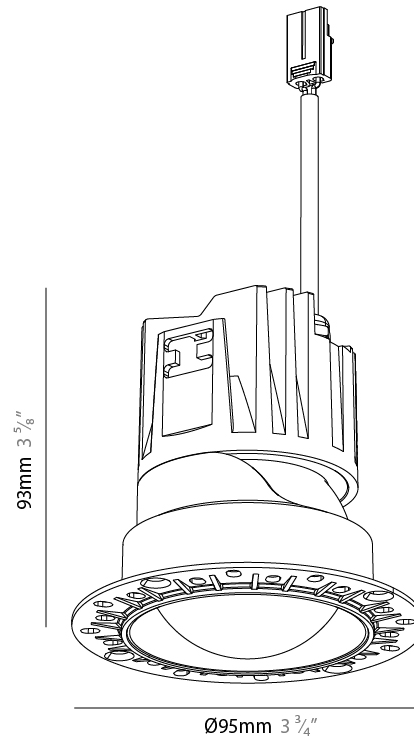

GENERAL

Series: Bioniq Evo
Partner: Prolicht
Division: Architectural
Installation: Trimless
Product Type: Downlight
Mounting Location: Ceiling
Light Distribution: Adjustable / Direct

PHYSICAL

Aperture Sizes - Downlights: 3"
Shape: Round
Diameter (mm): 95
Diameter (in): 3 3/4
Height (mm): 93
Depth (mm): 105
Height (in): 3 5/8
Depth (in): 4 1/8
Ceiling Thickness (mm): 10 - 50
Ceiling Thickness (in): 3/8 - 1 15/16
Weight (kg): 0.3
Fixture Finish: [BLK / WHI / ARB / CHR](#)
Fixture Material: Extruded Aluminum
Cut-out Measurements: Ø 75mm/2 15/16"

ELECTRICAL

Lamp Type: LED (Zhaga Standard)
Input Wattage (W): 12.3
Total Output Wattage (W): 10.9
Dimming: Non-dimming / DALI Dimming / MATTER Dimming
Driver Included: No
Driver Location: Remote
Driver Type: Constant Current - Universal
Driver Class: Class 2
Constant Current (MA): 350mA
Upon Request: 0-10V Dimming / Phase Dimming

LED

Color Temperature (°K): 2700-6500 Tunable White
Max. Delivered Lumen (lm): Max 1119
Nominal Lumen (lm): Max 1495
CRI: >90 CRI
Efficiency (%): 90.8
Lamp Life (hrs): 50000

OPTICAL

Beam Angle: [24 / 32 / 42](#)
Adjustability: Rotational 350° / Tilt 30°

RATINGS AND CERTIFICATIONS

Certified By: Certified for North American Standards
IP rating: IP65
Glare Rating: ≤ 10

PROJECT	
TYPE	
SPECIFIER	
QUANTITY	
DATE