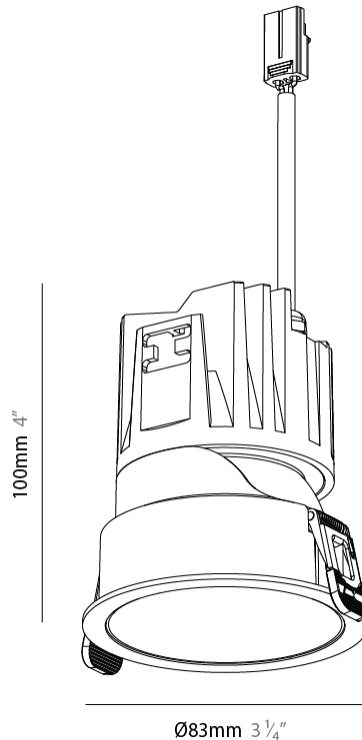

GENERAL

Series: Bioniq Evo
Partner: Prolicht
Division: Architectural
Installation: Recessed
Product Type: Downlight
Mounting Location: Ceiling
Light Distribution: Adjustable / Direct

PHYSICAL

Aperture Sizes - Downlights: 3"
Shape: Round
Diameter (mm): 83
Diameter (in): 3 ¼
Height (mm): 100
Depth (mm): 105
Height (in): 4
Depth (in): 4 ⅛
Ceiling Thickness (mm): 2 - 20
Ceiling Thickness (in): 1/16 - 13/16
Weight (kg): 0.3
Fixture Finish: SSR / BKV / CWI / CRY / HAB / UFT / ITA / RUA / FTG / MYG / LOD / PUS / FRO / FUP / KIA / POP / BLS / SPG / MEY / GOH / CHC / COM / ABZ / JAG / OBR / MOS / ROR
Fixture Material: Extruded Aluminum
Cut-out Measurements: Ø 75mm/2 15/16"

ELECTRICAL

Lamp Type: LED (Zhaga Standard)
Input Wattage (W): 12.3
Dimming: Non-dimming / DALI Dimming / MATTER Dimming
Driver Included: No
Driver Location: Remote
Driver Type: Constant Current - Universal
Driver Class: Class 2
Constant Current (MA): 350mA
Upon Request: 0-10V Dimming / Phase Dimming

LED

Color Temperature (°K): 2700-6500 Tunable White
Max. Delivered Lumen (lm): Max 1119
Nominal Lumen (lm): Max 1495
CRI: >90 CRI
Efficiency (%): 90.8
Lamp Life (hrs): 50000

OPTICAL

Beam Angle: 24 / 32 / 42
Adjustability: Rotational 350° / Tilt 30°

RATINGS AND CERTIFICATIONS

Certified By: Certified for North American Standards
IP rating: IP65
Glare Rating: ≤ 10